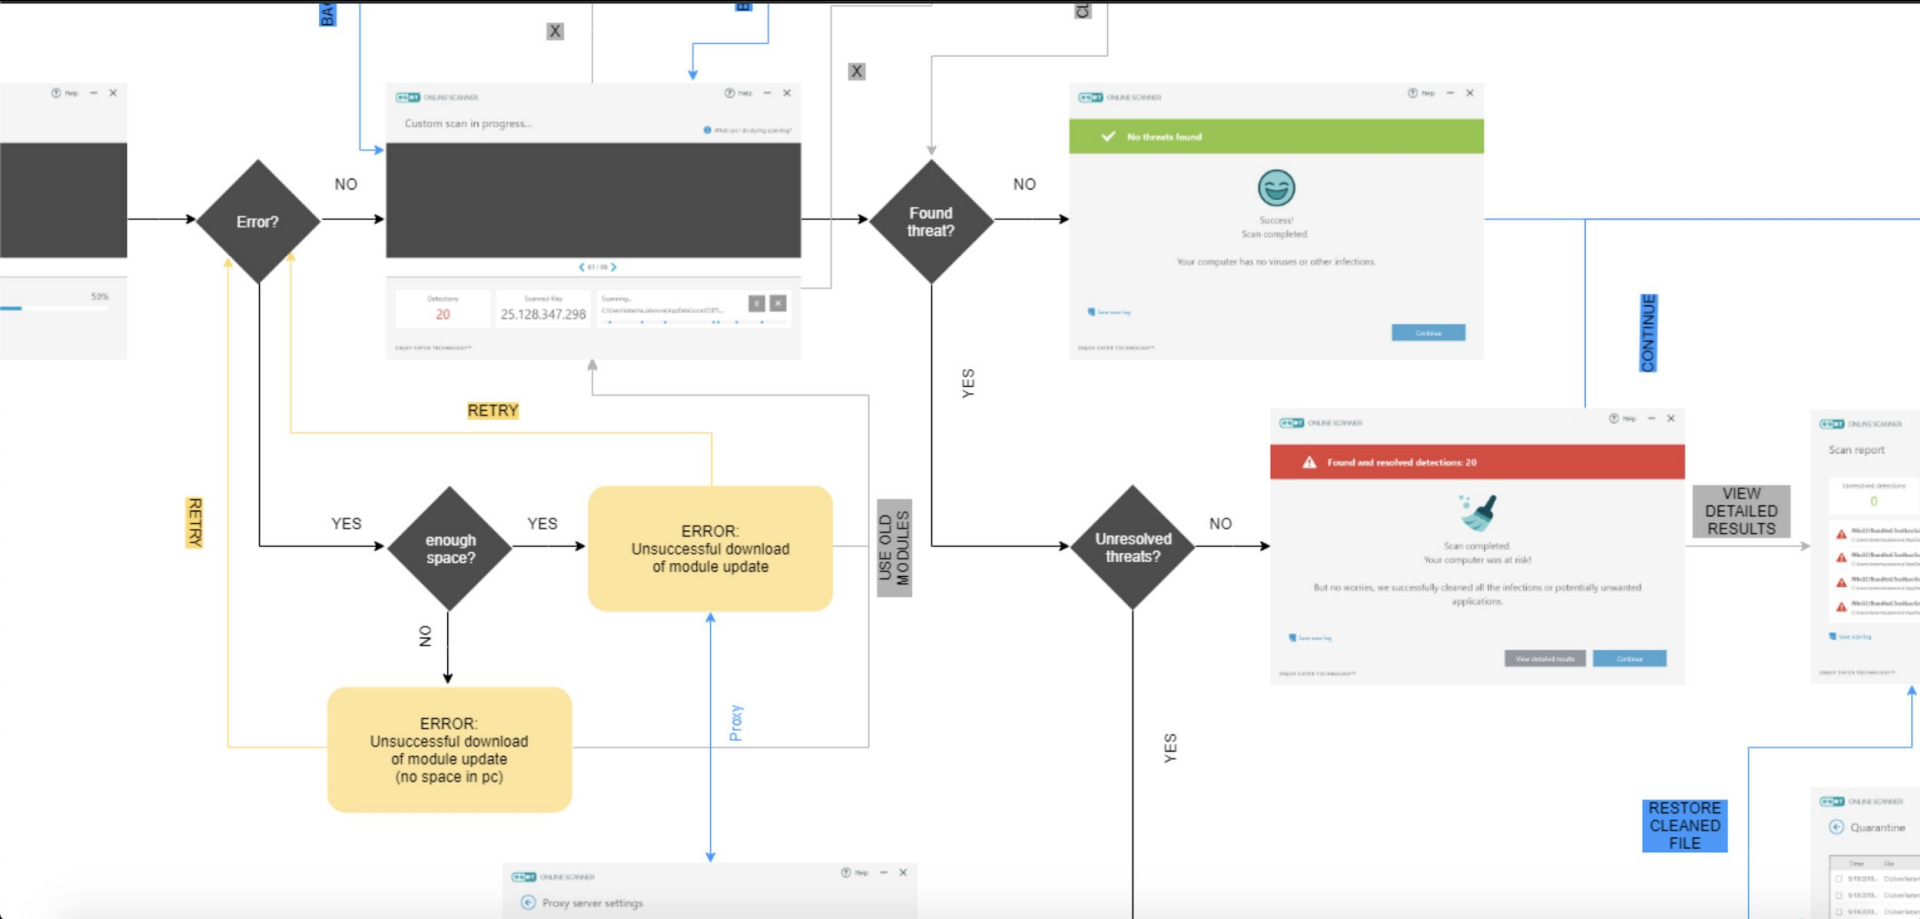

< 01 / 05 >

Detections

20

Scanned files

25.128.347.298

Scanning...

C:\Users\katarina.zalanova\AppData\Local\ESET\...

RETRY