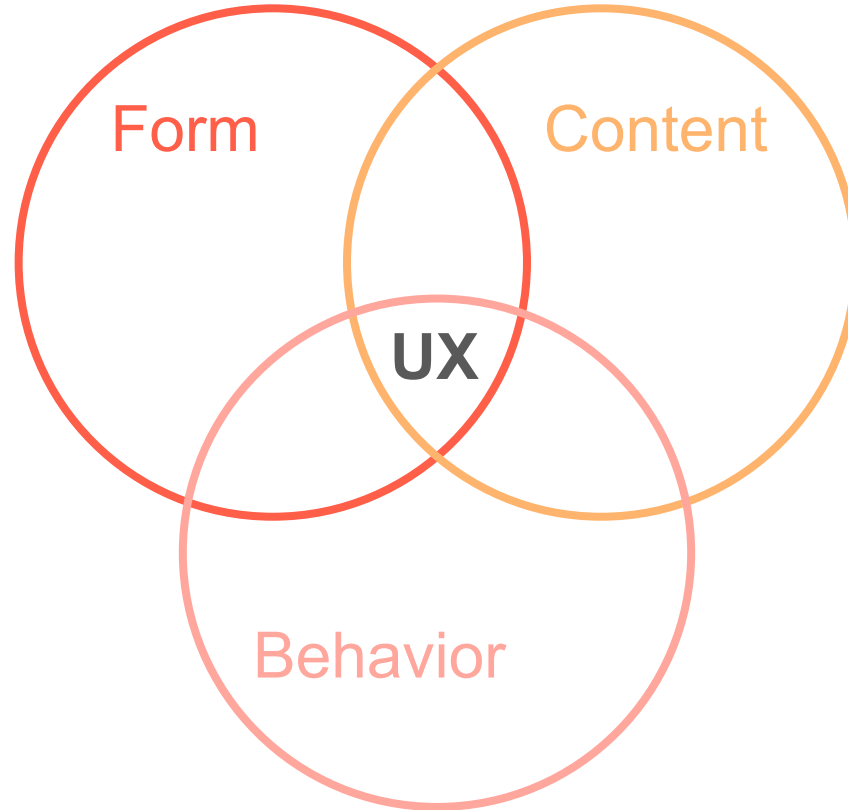

Industrial Design
Graphic Design

Information Architecture
Copywriting
Animation
Sound Design

Interaction Design