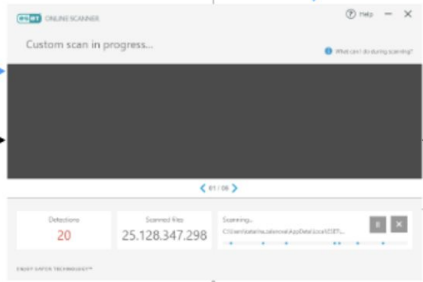

< 01 / 05 >

Detections

20

Scanned files

25.128.347.298

Scanning...

C:\Users\katarina.zalanova\AppData\Local\ESET\...

RETRY